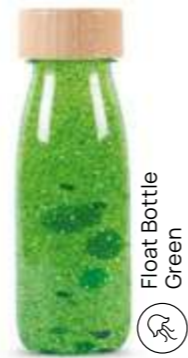

Bottle size: 15,5 x 4,5 cm / Capacity: 250 ml
Fully sealed with double safety cap

European
Safety
Approval

OOOHH! BOTTLES PACKS

Pack Twilight
Ref: 47647

Float Bottle Orange

Float Bottle Yellow

Float Bottle Green

Pack Magic
Ref: 47652

Float Bottle Blue

Float Bottle Purple

Float Bottle Pink

Pack Nature
Ref: 47649

Spy Bottle Farm

Spy Bottle Sea

Spy Bottle Jungle