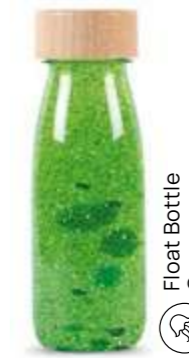

Spy Bottle Farm

Float Bottle Green